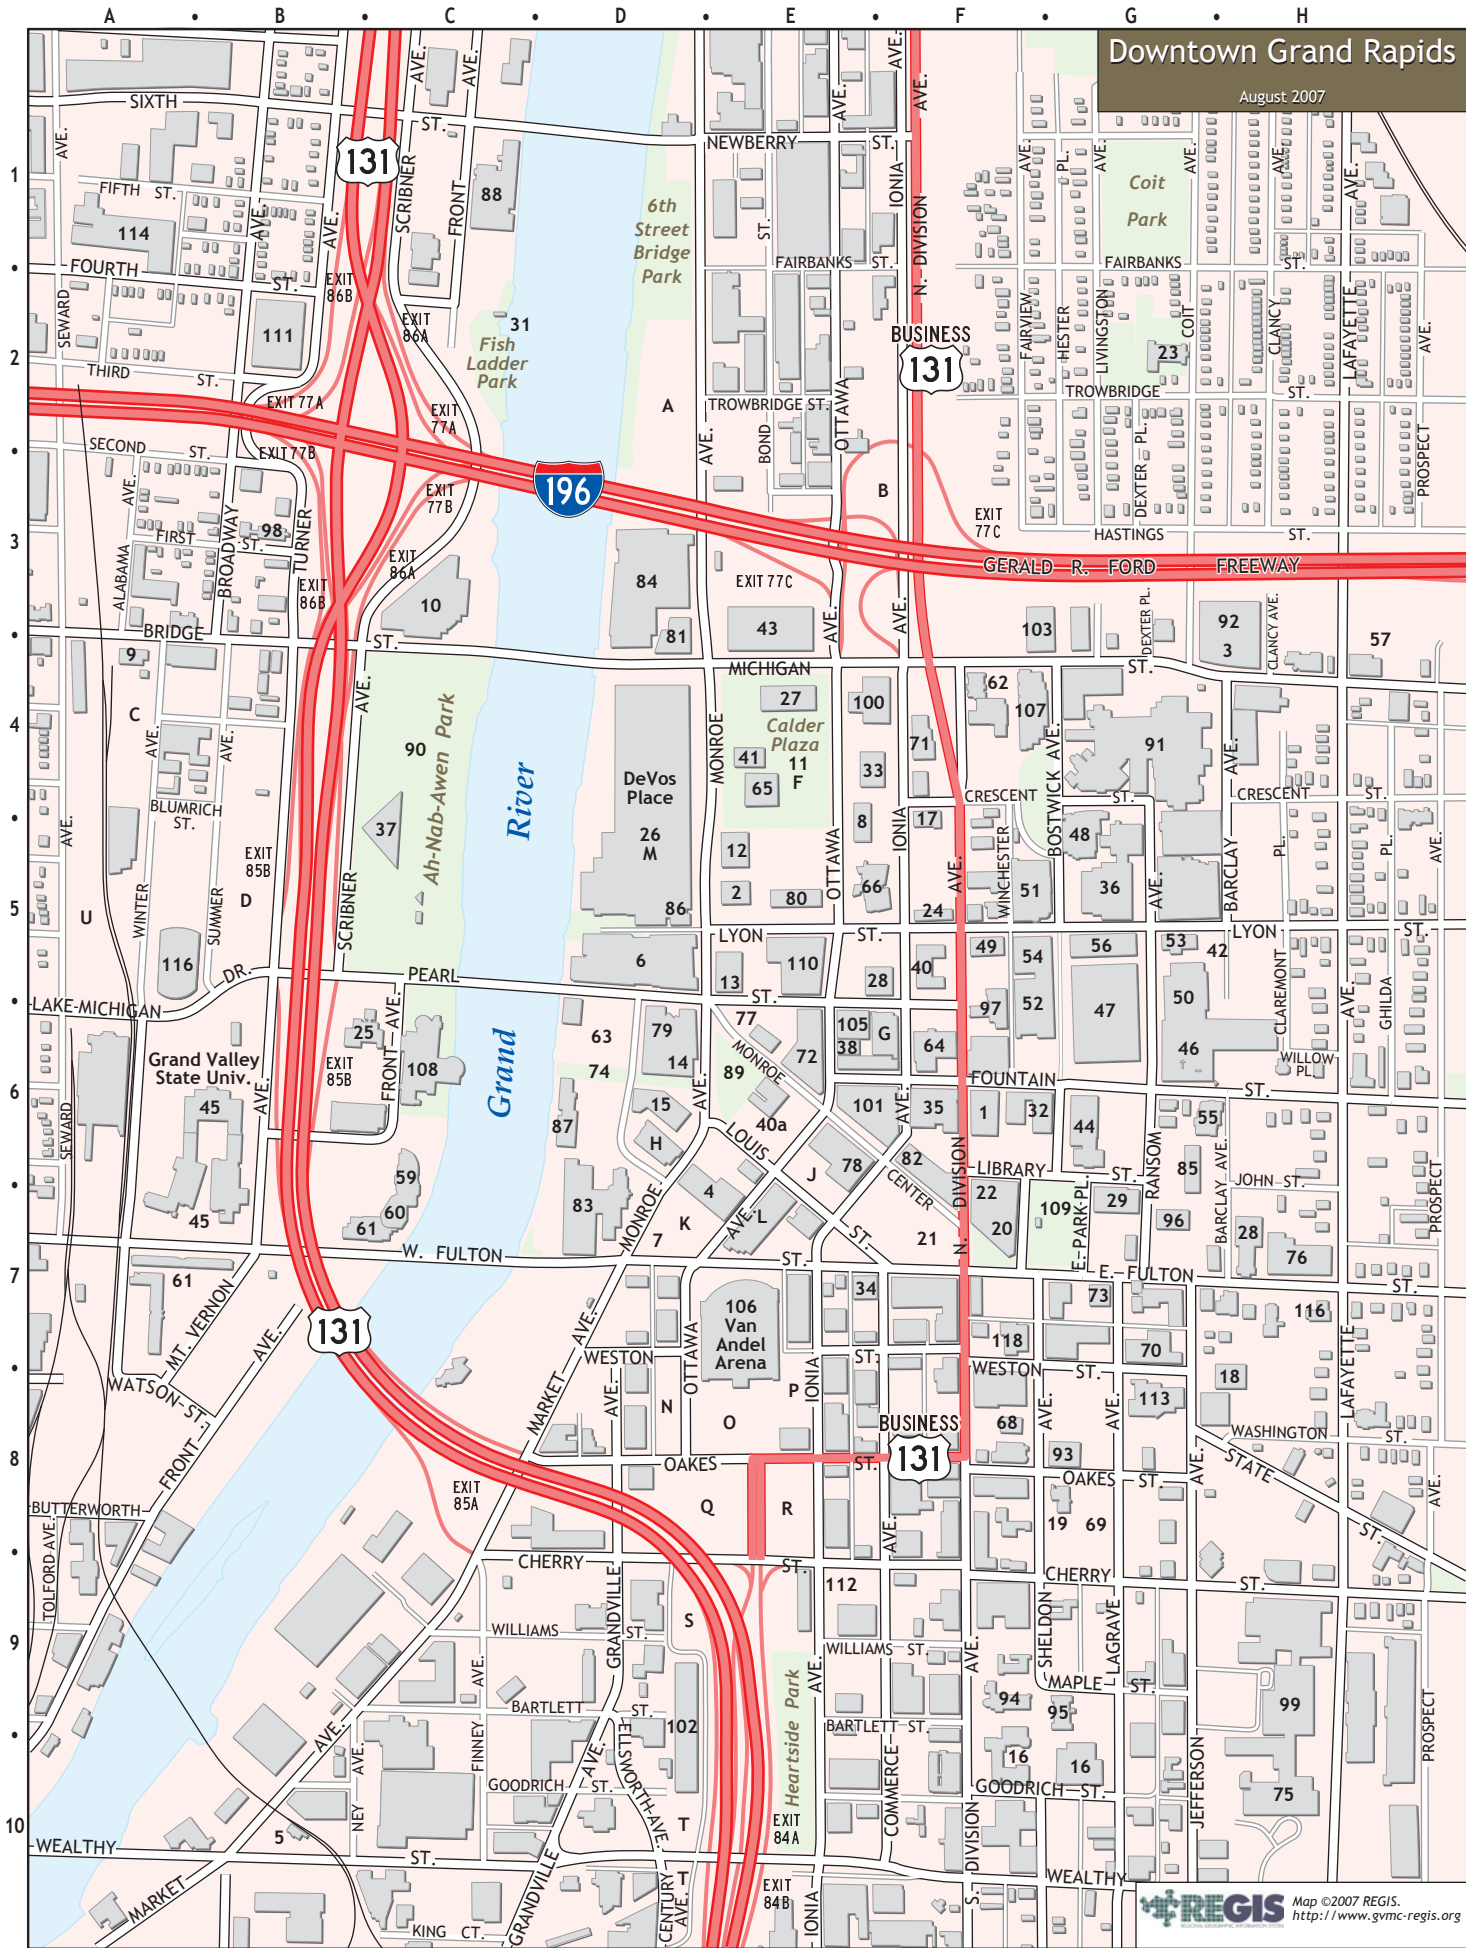

Downtown Grand Rapids

August 2007

Downtown Grand Rapids Map Building Location Key